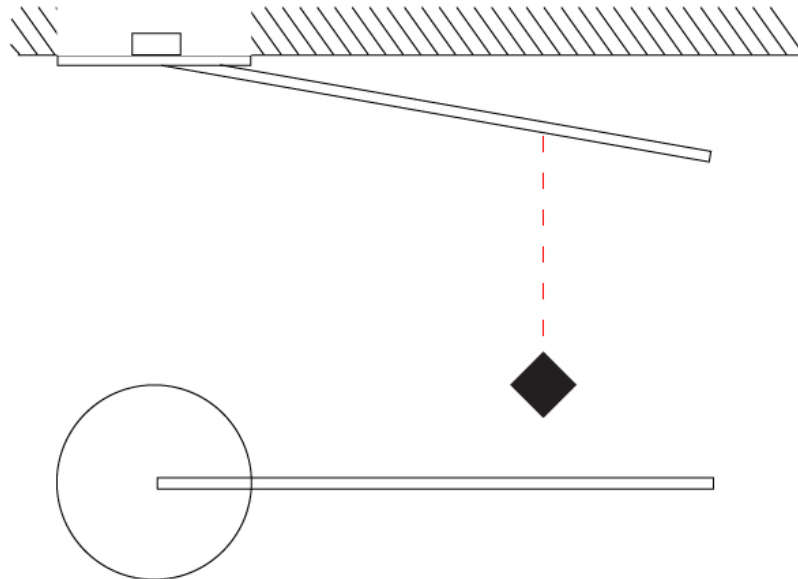

SPILO 1 ROD RECESSED

D46025-

PROJECT _____

TYPE _____

SPECIFIER _____

QUANTITY _____

DATE _____

D