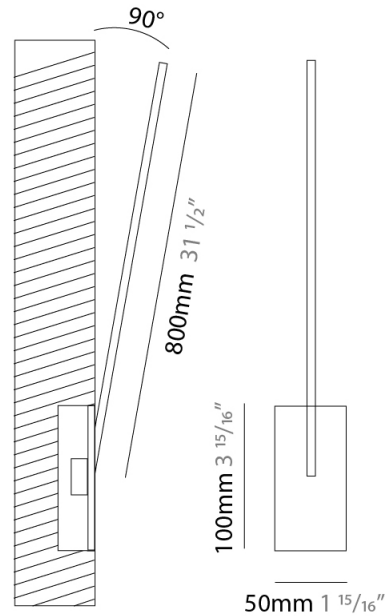

SPILLO 1 ROD RECESSED

D46018- _____ - _____
base number   Color   Finish
                         Temperature   Options

1. To build a product code in our configurator select the specify button on the base model # product page
2. To build a manual product code on this datasheet choose from the options listed below in blue font and add the suffix to the base model #

GENERAL

Series: Spillo
Subseries: Spillo 1 Rod
Brand: Icone
Division: Design
Mounting Type: Recessed
Mounting Location: Wall
Subcategory: Ambient

PHYSICAL

Shape: Rectangle
Width (mm): 50
Width (in): 1 15/16
Height (mm): 800
Height (in): 31 1/2
Light Distribution: Adjustable
Fixture Finish: WHI / BLK / CHR / BGD
Fixture Material: Brass

ELECTRICAL

Lamp Type: LED
Total Output Wattage (W): 10.56
Dimming: 0-10V Dimming
Driver Included: No
Driver Location: Remote
Driver Type: Constant Voltage - 120Vac
Driver Class: Class 2
Input Voltage (V): 120
Output Voltage (V): 12
Upon Request: (Not included, see components) 0-10Vdc dimming / 277Vac

LED

Color Temperature (°K): 2700 / 3000
Nominal Lumen (lm): 880
CRI: >90 CRI
Lamp Life (hrs): 50000

OPTICAL

Adjustability: Tilt 120°

RATINGS AND CERTIFICATIONS

Certified By: Certified for North American Standards
IP rating: IP20